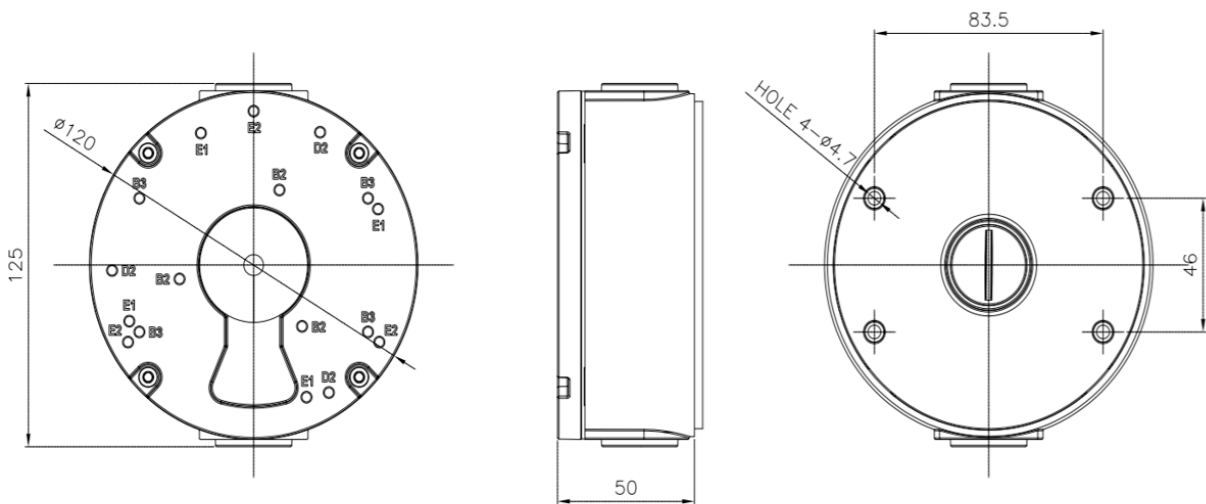

ZA-JCB-S2M25 - Junction Box

ZA-JCB-S2M25 - DIMENSIONS (unit:mm)

Subject to technical changes and errors. 072020 v1.4

CBC (Europe) GmbH
Fritz-Vomfelde-Str. 6
D-40547 Düsseldorf
T: +49-(0)211 53 06 70
F: +49-(0)211 53 06 71 80
info@cbc-europe.com
www.cbc-europe.com