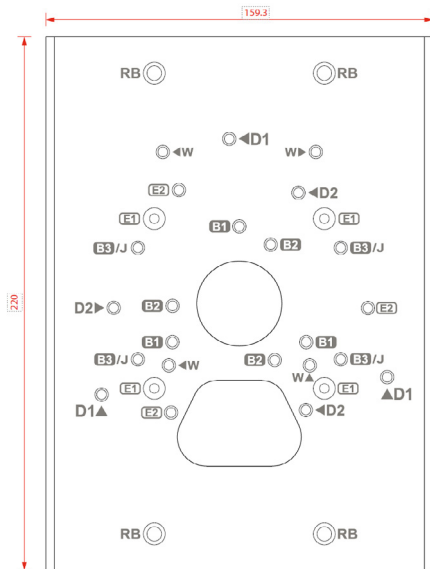

# ZA-PMA-Z2 - Pole Mount

Scope of Delivery:

Wire Ring (2ea)

Quick Guide

L-Wrench

PH M4x10 (4ea)

PH M4x25 (4ea)

WRENCH BOL M6x20 (4ea)

## ZA-PMA-Z2 - DIMENSIONS (unit:mm)

Subject to technical changes and errors. 032022 v1.0

CBC (Europe) GmbH  
Fritz-Vomfelde-Str. 6  
D-40547 Düsseldorf  
T: +49-(0)211 53 06 70  
F: +49-(0)211 53 06 71 80  
info@cbc-europe.com  
www.cbc-europe.com