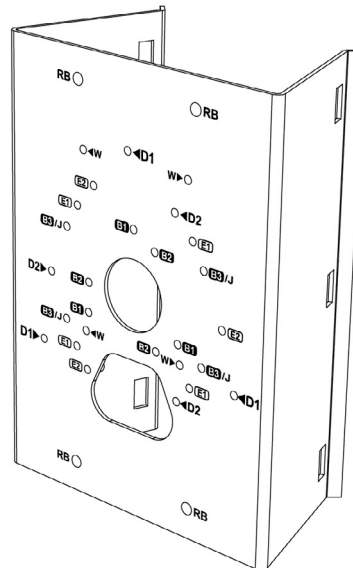

# ZA-PMA-Z2 - Pole Mount

Scope of Delivery:

Wire Ring (2ea)

Quick Guide

L-Wrench

PH M4x10 (4ea)

PH M4x25 (4ea)

WRENCH BOL M6x20 (4ea)

## ZA-PMA-Z2 - DIMENSIONS (unit:mm)

Subject to technical changes and errors. 032022 v1.0

CBC (Europe) GmbH  
Fritz-Vomfelde-Str. 6  
D-40547 Düsseldorf  
T: +49-(0)211 53 06 70  
F: +49-(0)211 53 06 71 80  
info@cbc-europe.com  
www.cbc-europe.com